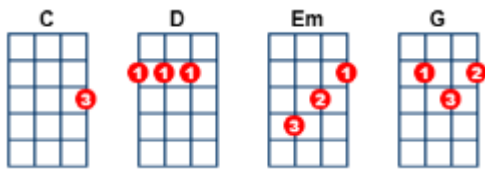

I Won't Back Down

key: G, artist: Tom Petty writer: Tom Petty and Jeff Lynne

<https://www.youtube.com/watch?v=nUTXb-ga1fo>

INTRO:

(Em)/ (D)/ (G) x2

Well I **(Em)**/ won't **(D)**/ back **(G)** down
No I **(Em)**/ won't **(D)**/ back **(G)** down
You can **(Em)**/ stand me **(D)**/ up at the **(C)** gates of hell
But I **(Em)**/ won't **(D)**/ back **(G)** down

No I **(Em)**/ stand **(D)**/ my **(G)** ground
Won't be **(Em)**/ turned **(D)**/ a-**(G)**round
And I **(Em)**/ keep this **(D)**/ world from **(C)** draggin' me down
Gonna **(Em)**/ stand **(D)**/ my **(G)** ground
And I **(Em)**/ won't **(D)**/ back **(G)** down

(C)/ Hee**(G)**/ey **(D)** baby, **(Em)**/ there ain't no **(C)**/ easy way **(D)** out
(C)/ Hee**(G)**/ey **(D)** I ... will **(Em)**/ stand **(D)**/ my **(G)** ground
And I **(Em)**/ won't **(D)**/ back **(G)** down

(Em)/ (D)/ (G) x2

(C)/ Hee**(G)**/ey **(D)** baby, **(Em)**/ there ain't no **(C)**/ easy way **(D)** out
(C)/ Hee**(G)**/ey **(D)** I **(Em)**/ won't **(D)**/ back **(G)** down

(C)/ Hee**(G)**/ey **(D)** baby, **(Em)**/ there ain't no **(C)**/ easy way **(D)** out
(C)/ Hee**(G)**/ey **(D)** I ... will **(Em)**/ stand **(D)**/ my **(G)** ground
And I **(Em)**/ won't **(D)**/ back **(G)** down
No I **(Em)**/ won't **(D)**/ back **<(G)>** down