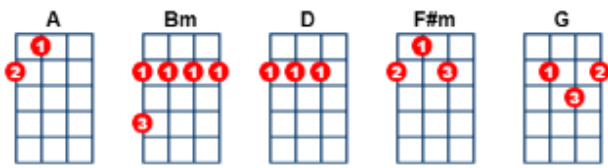

Don't Stop Believin'

key:D, artist:Journey writer:Steve Perry , Neal Schon

<https://www.youtube.com/watch?v=1k8craCGpgs>

Intro: (D) (A) (Bm) (G) x2

(D) Just a (A) small town girl (Bm) living in a (G) lonely world
(D) She took the (A) midnight train going (F#m) anywhere (G)
(D) Just a (A) city boy (Bm) born and raised in (G) south Detroit
(D) He took the (A) midnight train going (F#m) anywhere (G)

(D) (A) (Bm) (G)

(D) A singer in a (A) smoky room
(Bm) A smell of wine and (G) cheap perfume
(D) For a smile they can (A) share the night
It goes (F#m) on and on and (G) on and on

(G) Strangers (G) waiting (D) up and down the (D) boulevard
Their (G) shadows (G) searching in the (D) night (D)
(G) Streetlights (G) people (D) living just to (D) find emotion
(G) Hiding (G) somewhere in the (A) night (A)

(D) (A) (Bm) (G)

(D) Working hard to (A) get my fill
(Bm) Everybody (G) wants a thrill
(D) Paying anything to (A) roll the dice just (F#m) one more time (G)

(D) Some will win (A) some will lose
(Bm) Some were born to (G) sing the blues
(D) Oh, the movie (A) never ends
It goes (F#m) on and on and (G) on and on

(G) Strangers (G) waiting (D) up and down the (D) boulevard
Their (G) shadows (G) searching in the (D) night (D)
(G) Streetlights (G) people (D) living just to (D) find emotion
(G) Hiding (G) somewhere in the (A) night (A)