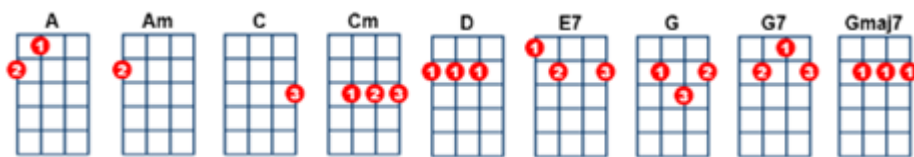

## Intro: (G)/// (G)/

You're just too (G) good to be true  
Can't take my (Gmaj7) eyes off o' you  
You'd be like (G7) heaven to touch  
I wanna (C) hold you so much  
At long last (Cm) love has arrived  
And I thank (G) God I'm alive  
You're just too (A) good to be true (Am)  
Can't take my (G) eyes off o' you

## Chorus

(NC) I love you (Am) baby and if it's (D) quite all right  
I need you (G) baby to warm the (E7) lonely night  
I love you (Am) baby (D) trust in me when I (G) say (E7)  
Oh pretty (Am) baby don't bring me (D) down I pray  
Oh pretty (G) baby now that I (E7) found you stay  
And let me (Am) love you baby... let me (Cm) love you <(Cm)>

(NC) You're just too (G) good to be true  
Can't take my (Gmaj7) eyes off o' you  
You'd be like (G7) heaven to touch  
I wanna (C) hold you so much  
At long last (Cm) love has arrived  
And I thank (G) God I'm alive  
You're just too (A) good to be true (Am)  
Can't take my (G) eyes off o' you

(Am) Daa da... daa da... daa da-da-da (G) Daa da... daa da... (E7) daaaaaa <(E7)>

Chorus: END ON <(Cm)>