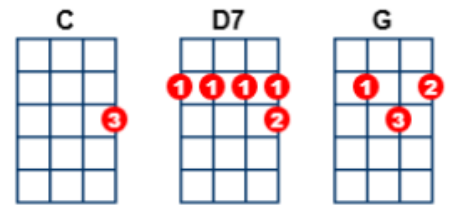

# Caroline

key:G artist:Status Quo writer:Francis Rossi Bob Young  
<https://www.youtube.com/watch?v=qvcmyLD9k9o>

## Intro

(G) (G) (C) (C)  
(G) (D7) (G) (D7)

If you (G) want to turn me onto  
Oh (C) anything you really want to  
Turn me (G) onto your (D7) love, your (G) love (D7)  
If the (G) night-time is the right time  
Oh (C) anytime of yours is my time  
We can (G) find time for (D7) love, sweet (G) love (D7)

## CHORUS

(G) Come on sweet Caroline  
You're my sweet Caroline  
You (C) know I want to take you  
I've really got to make you  
(G) Come on sweet Caroline  
(D7) Take my hand, to (C)gether we can rock and (G) roll (D7)

### Instrumental

(G) (G) (C) (C)  
(G) (D7) (G) (D7)

If you (G) want to turn me onto  
Oh (C) anything you really want to  
Turn me (G) onto your (D7) love, sweet (G) love (D7)

(G) Come on sweet Caroline  
You're my sweet Caroline  
You (C) know I want to take you  
I've really got to make you  
(G) Come on sweet Caroline  
(D7) Take my hand, to (C)gether we can rock and (G) roll (G)↑↓↑↓