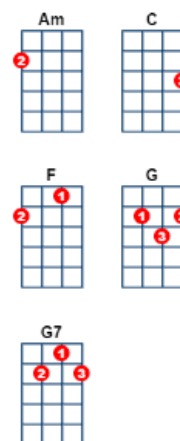

Brown Eyed Girl [C]

Artists: Jan Morrison.; Writer: Van Morrison, (1967)

(C) (F) (C) (G) X2

A |-----1-----3-----5-----3-----1----- | |

E |-----1--3--5--3--1----- | |

C |--0--2--4--2--0-----0--2--4--2--0--2----- | |

G |-----4--5--7----- | |

(C) Hey where did (F) we go,...(C) days when the (G) rains came
 (C) Down in the (F) hollow,...(C) playing a (G7) new game
 (C) Laughing, and a (F) running, hey, hey,...(C) skipping and a
 (G) Jumping
 (C) In the misty (F) morning fog with,...(C) our, our (G7) hearts a
 (G7) Thumpin' and (F) you,...(G7) my brown eyed (C) girl (Am)///
 (F) Y-o-u my(G)yy brown eyed (C) girl <(G)> 234

(C) Whatever (F) happened,... (C) to Tuesday and (G) so slow
 (C) Going down the (F) old mine with a,...(C) transistor (G) radio
 (C) Standing in the (F) sunlight laughing,...(C) hide behind a
 (G) Rainbow's wall
 (C) Slipping and a (F) sliding,...(C) all along the (G) waterfall with
 (F) You,...(G7) my brown eyed (C) girl, (Am)///
 (F) Y-o-u my(G)yy brown eyed (C) girl <(G7)>

(NC) Do you remember when <(G7)> <(G7)> 12 we used to (C) sing
 Sha la la (F) la la la la (C) la la lala de (G7) da
 (C) Sha la la (F) la la la la (C) la la lala de (G7) da
 (C) Sha la la (F) la la la la (C) la la lala de (G7) da
 (C) Sha la la (F) la la la la (C) la la lala de (G7) da la de <(C)> da