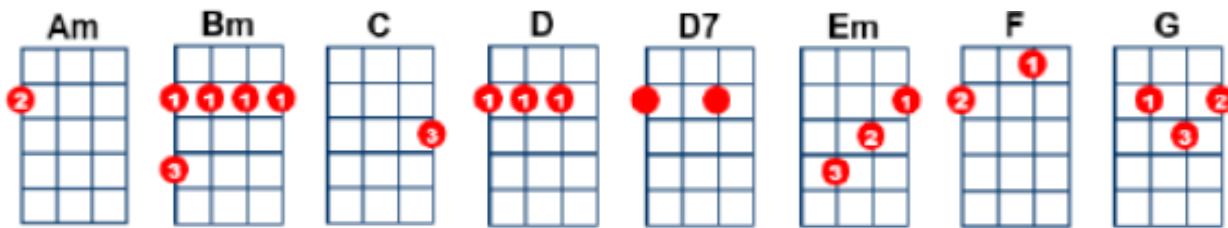

I'll Be There For You (Friends theme tune)

The Rembrandts

<https://www.youtube.com/watch?v=q-9kPks0IfE>

Intro [G] [G] [G] [F]

[G] So no one told you life was gonna be this [F] way
[G] Your job's a joke, you're broke, your love life's D O [Bm] A
[F] It's like you're [C] always stuck in [G] second gear
When it [F] hasn't been your [C] day, your week
Your [D] month or even your [D7] year but

Chorus:

[G] I'll be [C] there for [D] you (When the rain starts to [G] pour)
I'll be [C] there for [D] you (Like I've been there be[G] fore)
I'll be [C] there for [D] you ('Cause you're there for me [F] too)