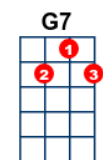

[C] And now my life has changed in **[Em]** oh so many ways
[Am] My independence seemed to **[F]** vanish **[Bb]** in the **[C]** haze
[C] But every now and then I **[Em]** feel so insecure
[Am] I know that I just need you like I've **[F]** never **[Bb]** done be**[C]**fore