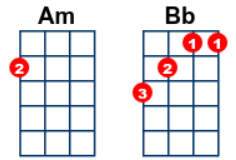

# Help in C

key:C, artist:The Beatles writer:Paul McCartney, John Lennon

Beatles: <https://www.youtube.com/watch?v=CTsB-IITzyc> Capo on 2nd fret

**[Dm]** Help I need somebody **[Bb]** help not just anybody  
**[G7]** Help you know I need someone **[C]** help