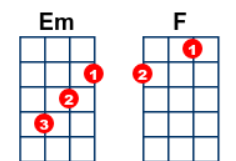

Help in C

key:C, artist:The Beatles writer:Paul McCartney, John Lennon

Beatles: <https://www.youtube.com/watch?v=CTsB-IITzyc> Capo on 2nd fret

[Dm] Help I need somebody **[Bb]** help not just anybody
[G7] Help you know I need someone **[C]** help

[C] When I was younger so much **[Em]** younger than today
[Am] I never needed anybody's **[F]** help in **[Bb]** any **[C]** way
[C] But now these days are gone I'm **[Em]** not so self assured
[Am] Now I find I've changed my mind
I've **[F]** opened **[Bb]** up the **[C]** doors

[Dm] Help me if you can I'm feeling down **[Dm]** **[C]**
And I **[Bb]** do appreciate you being 'round **[Bb]** **[Am]**
[G7] Help me get my feet back on the ground
Won't you **[C]** please please help me

[C] And now my life has changed in **[Em]** oh so many ways
[Am] My independence seemed to **[F]** vanish **[Bb]** in the **[C]** haze
[C] But every now and then I **[Em]** feel so insecure
[Am] I know that I just need you like I've **[F]** never **[Bb]** done be**[C]**fore

[Dm] Help me if you can I'm feeling down **[Dm]** **[C]**
And I **[Bb]** do appreciate you being 'round **[Bb]** **[Am]**
[G7] Help me get my feet back on the ground
Won't you **[C]** please please help me

[C] When I was younger so much **[Em]** younger than today
[Am] I never needed anybody's **[F]** help in **[Bb]** any **[C]** way
[C] But now those days are gone I'm **[Em]** not so self assured
[Am] Now I find I've changed my mind
I've **[F]** opened **[Bb]** up the **[C]** door

[Dm] Help me if you can I'm feeling down **[Dm]** **[C]**
And I **[Bb]** do appreciate you being 'round **[Bb]** **[Am]**
[G7] Help me get my feet back on the ground
Won't you **[C]** please please help **[Am]** me
Help me help **[C]** me oo

From: Richard G's Ukulele Songbook www.scorpexuke.com