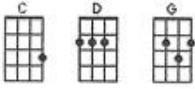

# Werewolves Of London

Warren Zevon, LeRoy Marinell, Waddy Wachtel (1978)

< **Suggestion: you can try the strum shown below throughout the song** >

**INTRO: / 1 2 3 4 /**

| [D]            [C]            | [G]            |  
| ↓ ↑           ↓ ↑           | ↓ ↑ ↓ ↑       ↑ ↓       | ( X4 )  
| 1 & 2 & 3 & 4 & | 1 & 2 & 3 & 4 & |

[D] I saw a were-[C]wolf with a Chinese [G] menu in his hand  
[D] Walkin' through the [C] streets of So-[G]ho in the rain  
[D] He was [C] lookin' for the place called [G] Lee Ho Fook's  
[D] Gonna [C] get a big dish of [G] beef chow mein

**CHORUS:**

[D] Ah-[C]oooo [G] werewolves of London  
[D] Ah-[C]oooo-[G]oooo  
[D] Ah-[C]oooo [G] werewolves of London  
[D] Ah-[C]oooo-[G]oooo

[D] If you hear him [C] howlin' around your [G] kitchen door  
[D] You [C] better not let him [G] in  
[D] Little old [C] lady got mutilated [G] late last night  
[D] Werewolves of [C] London a-[G]gain

**CHORUS:**

[D] Ah-[C]oooo [G] werewolves of London  
[D] Ah-[C]oooo-[G]oooo  
[D] Ah-[C]oooo [G] werewolves of London  
[D] Ah-[C]oooo-[G]oooo

[D] Well, I [C] saw Lon Chaney [G] walkin' with the Queen  
[D] Doin' the [C] werewolves of [G] London  
[D] I saw [C] Lon Chaney Jr. [G] walkin' with the Queen  
[D] Doin' the [C] werewolves of [G] London  
[D] I saw a [C] werewolf drinkin' a [G] piña colada at Trader Vic's  
[D] His [C] hair was [G] perfect