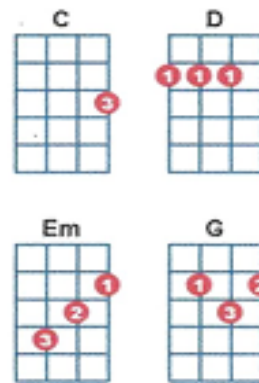

Monster Mash

I **[G]** was working in the lab late one night
When my **[Em]** eyes beheld an eerie sight
For my **[C]** monster from his slab began to rise
And **[D]** suddenly to my surprise

He did the **[G]** mash, he did the monster mash
The monster **[Em]** mash, it was a graveyard smash
He did the **[C]** mash, it caught on in a flash
He did the **[D]** mash, he did the monster mash

From my **[G]** laboratory in the castle east
To the **[Em]** master bedroom where the vampires feast
The **[C]** ghouls all came from their humble abodes
To **[D]** get a jolt from my electrodes

They did the **[G]** mash, they did the monster mash
The monster **[Em]** mash, it was a graveyard smash
They did the **[C]** mash, it caught on in a flash
They did the **[D]** mash, they did the monster mash

The **[C]** zombies were having fun, the **[D]** party had just begun
The **[C]** guests included Wolf Man, **[D]** Dracula and his son

The **[G]** scene was rockin', all were digging the sounds
[Em] Igor on chains, backed by his baying hounds
The **[C]** Coffin-Bangers were about to arrive
With their **[D]** vocal group, "The Crypt-Kicker Five"

Now **[G]** everything's cool, Drac's a part of the band
And **[Em]** my monster mash is the hit of the land
For **[C]** you, the living, this mash was meant too
When **[D]** you get to my door, tell them Boris sent you