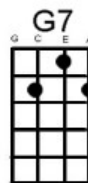

Take the [G] last train to [G7] Clarksville and I'll [G] meet you at the [G7] station
You can [G] be there by four [G7] thirty
Cause I've [G] made your reser[G7]vation
Don't be [C7] slow oh no no no oh no no no (stop)

Cause I'm [G] leaving in the [G7] morning and I [G] must see you a[G7]gain
We'll have [G] one more night to[G7]gether
Til the [G] morning brings my [G7] train
And I must [C7] go oh no no no oh no no no (stop)
And I [D7] don't know if I'm ever coming [G] home