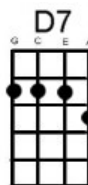

Riff G0E3 E1E0C2 x 2 with G and G7 over as per intro

Take the [G] last train to [G7] Clarksville I'll be [G] waiting at the [G7] station
We'll have [G] time for coffee [G7] flavoured kisses
[G] And a bit of [G7] conversation [C7] oh oh no no no oh no no no (stop)
[G!] [G7sus2!] [G!] [G7sus2!] [G!] [G7sus2!] [G!] [G7sus2!] with do do over

Take the [G] last train to [G7] Clarksville now I [G] must hang up the [G7] phone
I can't [G] hear you in this [G7] noisy railroad [G] station all a[G7] lone
I'm feelin' [C7] low oh no no no oh no no no (stop)
And I [D7] don't know if I'm ever coming [G] home