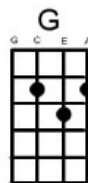

Last Train To Clarksville Monkees

Hear this song at: <https://www.youtube.com/watch?v=ZcXpKiY2MXE> (play along in this key)

From: Richard G's Ukulele Songbook www.scorpexuke.com

Intro: [G] [G7] } x 4 (low G string required for riff)
Riff G0E3 E1E0C2 }