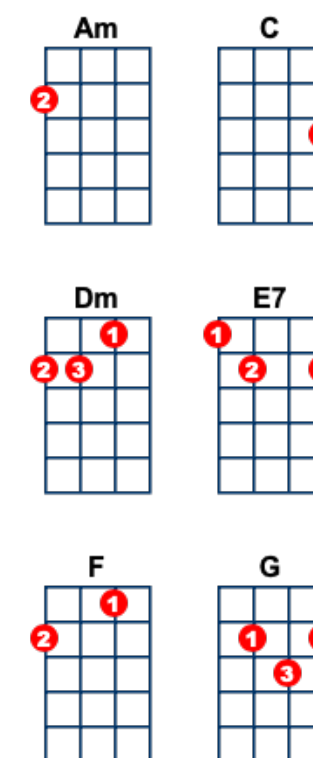

Intro: **[Am]** **[Dm]** **[Am]** **[Dm]**

[Am] Baby, do you under**[G]**stand me now

[F] Sometimes I feel a little **[E7]** mad

But **[Am]** don't you know no one can **[G]** always be an angel

[F] When things go wrong I **[E7]** go bad

But **[C]** I'm just a soul whose **[Am]** intentions are good

[Dm] Oh Lord please don't let me be misunder**[Am]**stood **[Dm]** **[Am]** **[Dm]**

[Am] Baby sometimes I'm **[G]** so carefree

[F] With a joy that's hard to **[E7]** hide

And **[Am]** sometimes it seems that all I **[G]** have is worry

[F] Then you're bound to see my **[E7]** other side

But **[C]** I'm just a soul whose **[Am]** intentions are good

[Dm] Oh Lord please don't let me be misunder**[Am]**stood **[Dm]** **[Am]** **[Dm]**

[F] If I seem **[G]** edgy I **[F]** want you to **[G]** know

[F] That I never **[G]** mean to take it **[C]** out on you

[F] Life has its **[G]** problems and **[F]** I get my **[G]** share

[F] And that's one **[G]** thing I never **[E7]** meant to do ..cause I love you

[Am] Oh oh oh oh baby **[G]** don't you know I'm human

[F] Have thoughts like any **[E7]** other man

[Am] Sometimes I find myself **[G]** long regretting

[F] Some foolish thing some **[E7]** simple thing I've done

But **[C]** I'm just a soul whose **[Am]** intentions are good

[Dm] Oh Lord please don't let me be misunder**[Am]**stood **[Dm]** **[Am]** **[Dm]**

Yes **[C]** I'm just a soul whose **[Am]** intentions are good

[Dm] Oh Lord please don't let me be misunder**[Am]**stood **[Dm]**

Yes **[C]** I'm just a soul whose **[Am]** intentions are good

[Dm] Oh Lord please don't let me be misunder**[Am]**stood **[Dm]** **[Am]**

Slide Contact Form