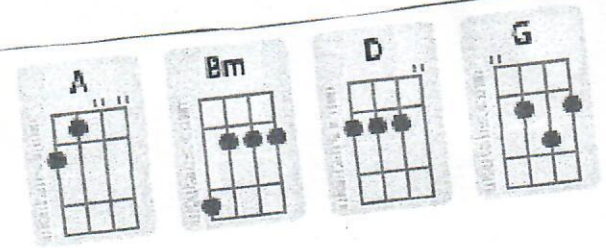

Strum Pattern; DDUUDU

Intro; D A Bm G 2x

WITH OR WITHOUT YOU

V2

Dh = C#
Eb = D#
Gb = F#

* See the stone set in your eyes
 See the thorn twist in your side
 And I'll wait for you
 Sleight of hand and twist of fate
 On a bed of nails, she makes me wait
 And I'll wait, without you--
 With or without you, with or without you

* Through the storm we reach the shore
 You give it all but I want more
 And I'll wait for you
 And you give yourself away, and you give yourself away
 And you give, And you give,
 And you give yourself away
 With or without you, with or without you I--
 I can't live-- with or without you